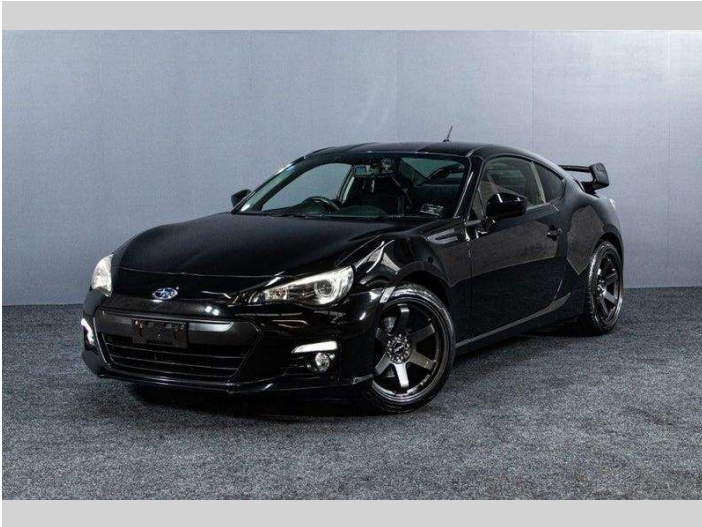

2013 Subaru BRZ Version S | Grade 4B Fresh Import!

Purchase Price

\$23,995

Includes GST, Registration & Licensing

Finance may be available on this vehicle. Ask one of our friendly staff for more information.

Gain peace of mind with Mechanical Breakdown Insurance. **Ask us how.**

Top features

None Listed

Body Style

Coupe

Odometer

113,000 km

Engine

1998 cc, Internal Combustion

Fuel Type

Petrol

Transmission

Auto

Wheels

-

VIN