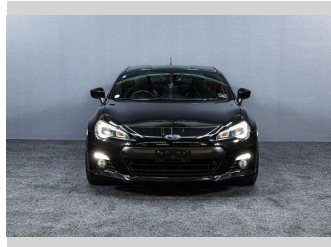

2013 Subaru BRZ Version S | Grade 4B Fresh Import!

Purchase Price

\$23,995

Includes GST, Registration & Licensing

Finance may be available on this vehicle. Ask one of our friendly staff for more information.

Gain peace of mind with Mechanical Breakdown Insurance. **Ask us how.**

Top features

None Listed

Body Style

Coupe

Odometer

113,000 km

Engine

1998 cc, Internal Combustion

Fuel Type

Petrol

Transmission

Auto

Wheels

-

VIN

Black

History

-

Seats

-

CO2 Emissions

★★★★☆☆

206 grams/km