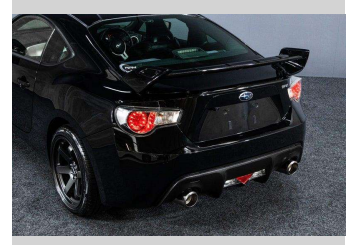

2013 Subaru BRZ Version S | Grade 4B Fresh Import!

Purchase Price

\$23,995

Includes GST, Registration & Licensing

Finance may be available on this vehicle. Ask one of our friendly staff for more information.

Gain peace of mind with Mechanical Breakdown Insurance. **Ask us how.**

Top features

None Listed

Body Style

Coupe

Odometer

113,000 km

Engine

1998 cc, Internal Combustion

Fuel Type

Petrol

Transmission

Auto

Wheels

-

VIN