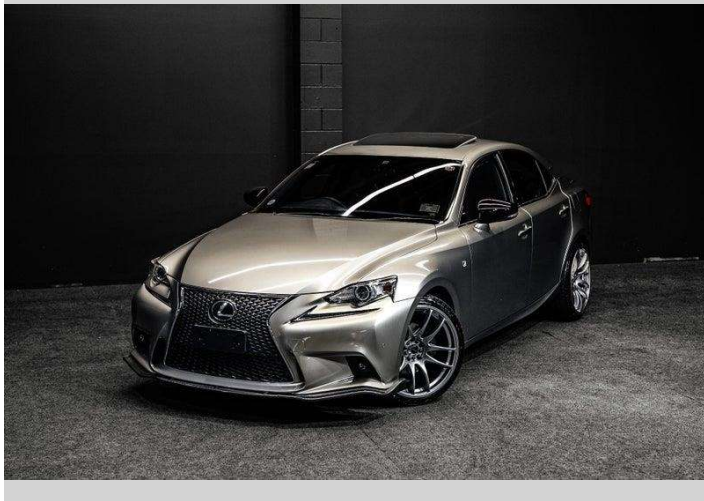

2014 Lexus IS 250 F Sport - Premium Low Ks

Purchase Price **\$25,995**
Includes GST, Registration & Licensing

Finance may be available on this vehicle. Ask one of our friendly staff for more information.

Gain peace of mind with Mechanical Breakdown Insurance. **Ask us how.**

Top features

None Listed

Body Style
Sedan

Odometer
92,000 km

Engine
2499 cc, Internal Combustion

Fuel Type
Petrol

Transmission
Auto

Wheels
-

VIN
7AT0B00EX26037729

Interior
-

Safety

Based on 2025 VSRR rating

Reg No.
-

Ext Colour
Grey

History
-