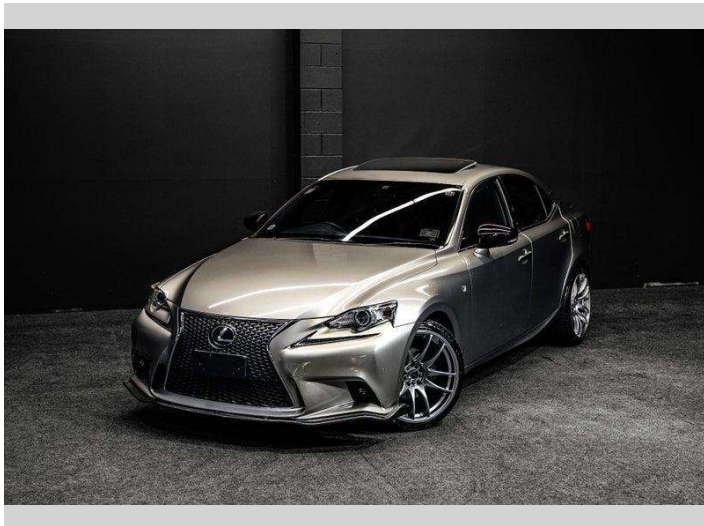

2014 Lexus IS 250 F Sport - Premium Low Ks

Purchase Price **\$25,995**
Includes GST, Registration & Licensing

Finance may be available on this vehicle. Ask one of our friendly staff for more information.

Gain peace of mind with Mechanical Breakdown Insurance. **Ask us how.**

Top features

None Listed

Body Style
Sedan

Odometer
92,000 km

Engine
2499 cc, Internal Combustion

Fuel Type
Petrol

Transmission
Auto

Wheels
-

VIN
7AT0B00EX26037729

Interior
-

Safety

Based on 2025 VSRR rating

Reg No.
-

Ext Colour
Grey

History
-