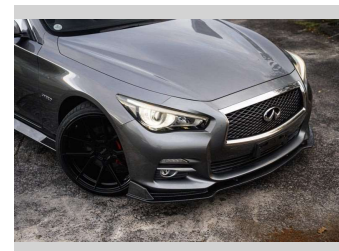

2014 Nissan Skyline 350GT | FRESH IMPORT

Purchase Price **\$24,995**
Includes GST, Registration & Licensing

Finance may be available on this vehicle. Ask one of our friendly staff for more information.

Gain peace of mind with Mechanical Breakdown Insurance. **Ask us how.**