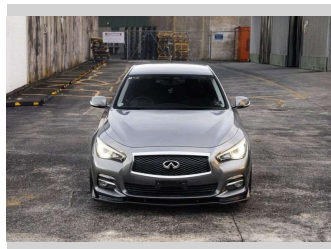

2014 Nissan Skyline 350GT | FRESH IMPORT

Purchase Price **\$24,995**
Includes GST, Registration & Licensing

Finance may be available on this vehicle. Ask one of our friendly staff for more information.

Gain peace of mind with Mechanical Breakdown Insurance. **Ask us how.**

Top features

None Listed

Body Style
Sedan

Odometer
79,138 km

Engine
3498 cc, Hybrid

Fuel Type
Electric

Transmission
Auto

Wheels
-