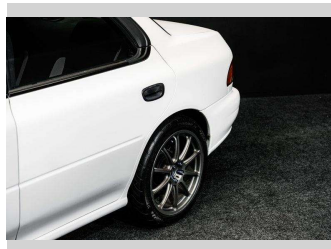

# 1998 Subaru Impreza WRX | GC8 Type RA

**Purchase Price** **\$28,995**  
Includes GST, Registration & Licensing

Finance may be available on this vehicle. Ask one of our friendly staff for more information.

Gain peace of mind with Mechanical Breakdown Insurance. **Ask us how.**

**Top features**  
None Listed

Body Style  
**Sedan**

Odometer  
**101,000 km**

Engine  
**1990 cc**

Fuel Type  
**Petrol**

Transmission  
**5-Speed Manual**