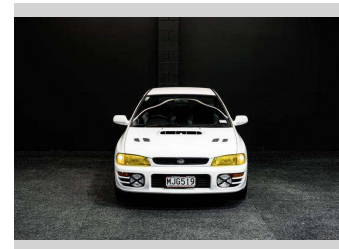

# 1998 Subaru Impreza WRX | GC8 Type RA

**Purchase Price** **\$28,995**  
Includes GST, Registration & Licensing

Finance may be available on this vehicle. Ask one of our friendly staff for more information.

Gain peace of mind with Mechanical Breakdown Insurance. **Ask us how.**

**Top features**  
None Listed

Body Style  
**Sedan**

Odometer  
**101,000 km**

Engine  
**1990 cc**

Fuel Type  
**Petrol**

Transmission  
**5-Speed Manual**