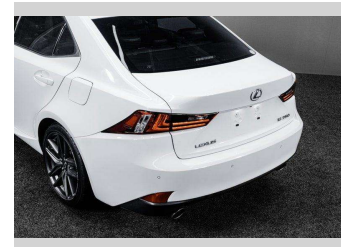

2013 Lexus IS 350 F Sport Premium!

Purchase Price **\$25,995**
Includes GST, Registration & Licensing

Finance may be available on this vehicle. Ask one of our friendly staff for more information.

Gain peace of mind with Mechanical Breakdown Insurance. **Ask us how.**

Top features

None Listed

Body Style
Sedan

Odometer
126,916 km

Engine
3456 cc, Internal Combustion

Fuel Type
Petrol

Transmission
Auto

Wheels
-