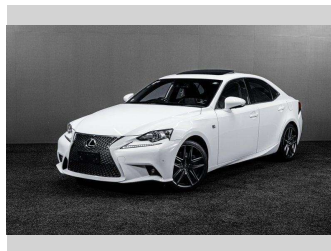

2013 Lexus IS 350 F Sport Premium!

Purchase Price **\$25,995**
Includes GST, Registration & Licensing

Finance may be available on this vehicle. Ask one of our friendly staff for more information.

Gain peace of mind with Mechanical Breakdown Insurance. **Ask us how.**

Top features

None Listed

Body Style
Sedan

Odometer
126,916 km

Engine
3456 cc, Internal Combustion

Fuel Type
Petrol

Transmission
Auto

Wheels
-