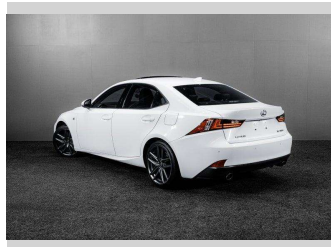

2013 Lexus IS 350 F Sport Premium!

Purchase Price **\$25,995**
Includes GST, Registration & Licensing

Finance may be available on this vehicle. Ask one of our friendly staff for more information.

Gain peace of mind with Mechanical Breakdown Insurance. **Ask us how.**

Top features

None Listed

Body Style
Sedan

Odometer
126,916 km

Engine
3456 cc, Internal Combustion

Fuel Type
Petrol

Transmission
Auto

Wheels
-

VIN
7AT0B00HX26006196

Interior
-

Safety

Based on 2025 VSRR rating

Reg No.
-

Ext Colour
White

History
-

Seats
-