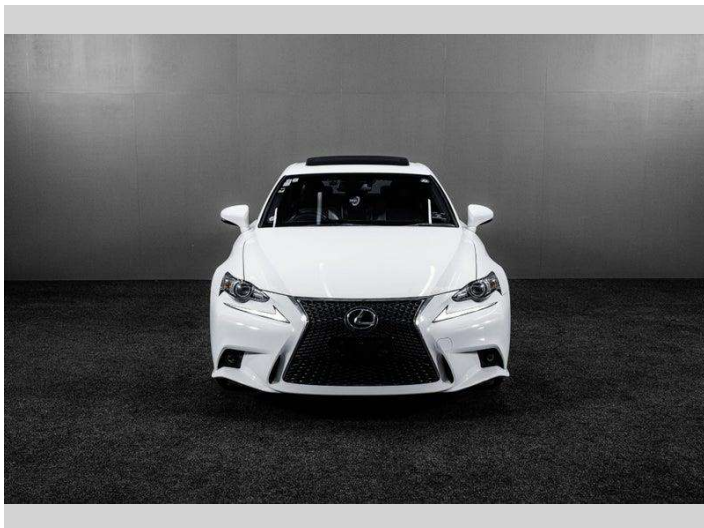

2013 Lexus IS 350 F Sport Premium!

Purchase Price **\$25,995**
Includes GST, Registration & Licensing

Finance may be available on this vehicle. Ask one of our friendly staff for more information.

Gain peace of mind with Mechanical Breakdown Insurance. **Ask us how.**

Top features

None Listed

Body Style
Sedan

Odometer
126,916 km

Engine
3456 cc, Internal Combustion

Fuel Type
Petrol

Transmission
Auto

Wheels
-