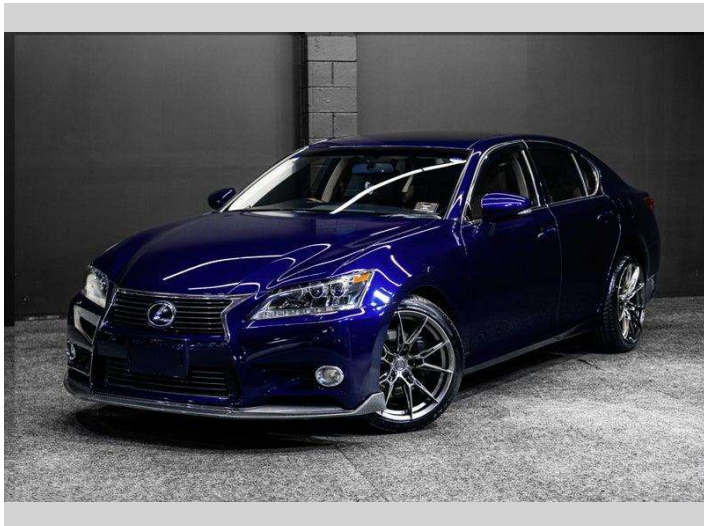

2012 Lexus GS 350 GS350 | V6 306BHP +

Purchase Price **\$24,995**
Includes GST, Registration & Licensing

Finance may be available on this vehicle. Ask one of our friendly staff for more information.

Gain peace of mind with Mechanical Breakdown Insurance. **Ask us how.**

Top features

None Listed

Body Style
Sedan

Odometer
87,000 km

Engine
3456 cc, Internal Combustion

Fuel Type
Petrol

Transmission
Auto

Wheels
-

VIN
7AT0B00RX26002649

Interior
-

Safety

Based on 2025 VSRR rating

Reg No.
-

Ext Colour
Navyblue

History
-

Seats
-