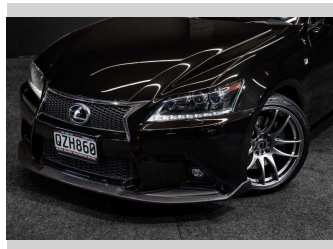

2014 Lexus GS 350 F Sport Premium w/ Sunroof!

Purchase Price **\$27,995**
Includes GST, Registration & Licensing

Finance may be available on this vehicle. Ask one of our friendly staff for more information.

Gain peace of mind with Mechanical Breakdown Insurance. **Ask us how.**

Top features

None Listed

Body Style
Sedan

Odometer
116,000 km

Engine
3456 cc, Internal Combustion

Fuel Type
Petrol

Transmission
Auto