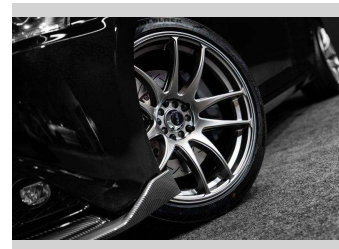

2014 Lexus GS 350 F Sport Premium w/ Sunroof!

Purchase Price **\$27,995**
Includes GST, Registration & Licensing

Finance may be available on this vehicle. Ask one of our friendly staff for more information.