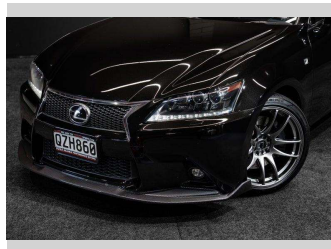

# 2014 Lexus GS 350 F Sport Premium w/ Sunroof!

**Purchase Price** **\$27,995**  
Includes GST, Registration & Licensing

Finance may be available on this vehicle. Ask one of our friendly staff for more information.

Gain peace of mind with Mechanical Breakdown Insurance. **Ask us how.**

**Top features**

None Listed

Body Style  
**Sedan**

Odometer  
**116,000 km**

Engine  
**3456 cc, Internal Combustion**

Fuel Type  
**Petrol**