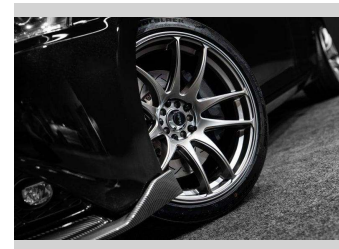

# 2014 Lexus GS 350 F Sport Premium w/ Sunroof!

**Purchase Price** **\$27,995**  
Includes GST, Registration & Licensing

Finance may be available on this vehicle. Ask one of our friendly staff for more information.