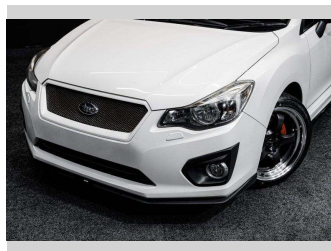

2014 Subaru Impreza Sport Eyesight | Limited + NEW

Purchase Price **\$12,995**
Includes GST, Registration & Licensing

Finance may be available on this vehicle. Ask one of our friendly staff for more information.

Gain peace of mind with Mechanical Breakdown Insurance. **Ask us how.**

Top features

None Listed

Body Style
Hatchback

Odometer
114,000 km

Engine
1995 cc, Internal Combustion

Fuel Type
Petrol

Transmission
Auto