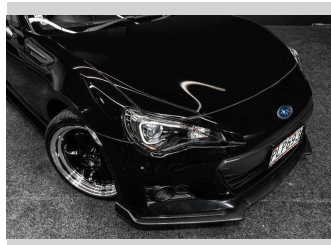

# 2014 Subaru BRZ Version R - Full Aero!

Purchase Price

**\$21,995**

Includes GST, Registration & Licensing

Finance may be available on this vehicle. Ask one of our friendly staff for more information.

**finance  
NOW**

Fuel Type

**Petrol**

Transmission

**Tiptronic**

Wheels

-

VIN

**7AT0GF1YX22016560**