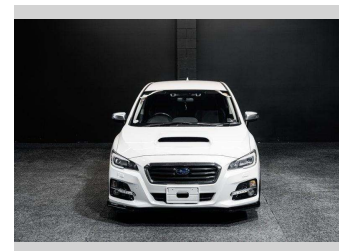

2014 Subaru Levorg GT-S | Eyesight - Aftermarket

Purchase Price **$17,995**
Includes GST, Registration & Licensing

Finance may be available on this vehicle. Ask one of our friendly staff for more information.

Gain peace of mind with Mechanical Breakdown Insurance. **Ask us how.**

Top features

None Listed

Body Style
Station Wagon

Odometer
144,000 km

Engine
1998 cc, Internal Combustion

Fuel Type
Petrol

Transmission
Auto

Wheels
-

VIN
7AT0GF22X26002859

Interior
-

Safety

Based on 2025 VSRR rating

Reg No.
-

Ext Colour
White

History
-

Seats
-

CO2 Emissions
★★★★☆
195 grams/km

Energy Economy
★★☆☆☆☆
Annual fuel cost of $3,290
8.4L per 100km

Cost per year is an estimate based on petrol price of $2.80 per litre and an average distance of 14000 km. Emissions and Energy Economy figures standardised to 3P WLTP.

Stock ID: 9180