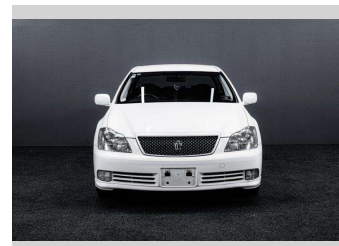

2005 Toyota Crown Athlete | FRESH IMPORT!

Purchase Price **\$15,995**
Includes GST, Registration & Licensing

Finance may be available on this vehicle. Ask one of our friendly staff for more information.

Gain peace of mind with Mechanical Breakdown Insurance. **Ask us how.**

Top features
None Listed

Body Style
Sedan

Odometer
101,000 km

Engine
2990 cc, Internal Combustion

Fuel Type
Petrol

Transmission
Auto

Wheels
-