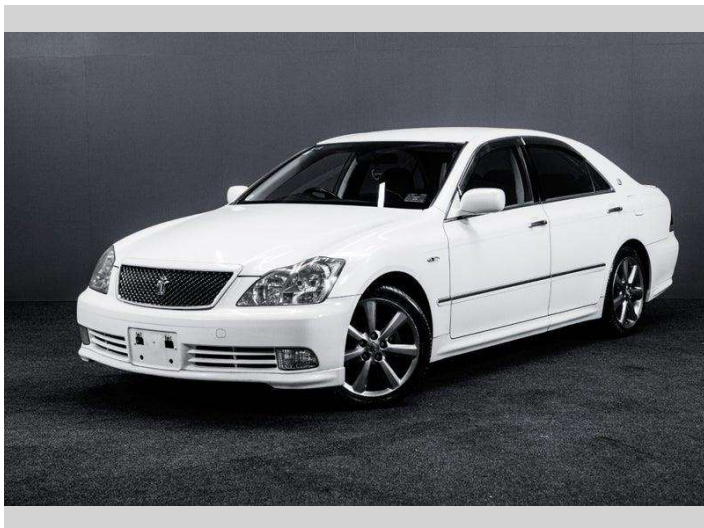

2005 Toyota Crown Athlete | FRESH IMPORT!

Purchase Price **\$15,995**
Includes GST, Registration & Licensing

Finance may be available on this vehicle. Ask one of our friendly staff for more information.

Gain peace of mind with Mechanical Breakdown Insurance. **Ask us how.**

Top features
None Listed

Body Style
Sedan

Odometer
101,000 km

Engine
2990 cc, Internal Combustion

Fuel Type
Petrol

Transmission
Auto

Wheels
-

VIN
7AT0H60BX26028351

Interior
-

Safety

Based on 2025 VSRR rating

Reg No.
-

Ext Colour
White

History
-

Seats
-