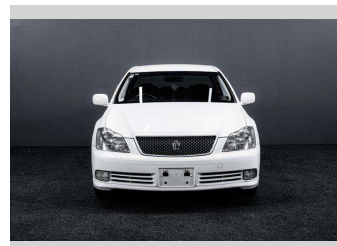

# 2005 Toyota Crown Athlete | FRESH IMPORT!

**Purchase Price** **\$15,995**  
Includes GST, Registration & Licensing

Finance may be available on this vehicle. Ask one of our friendly staff for more information.

Gain peace of mind with Mechanical Breakdown Insurance. **Ask us how.**

**Top features**  
None Listed

Body Style  
**Sedan**

Odometer  
**101,000 km**

Engine  
**2990 cc, Internal Combustion**

Fuel Type  
**Petrol**