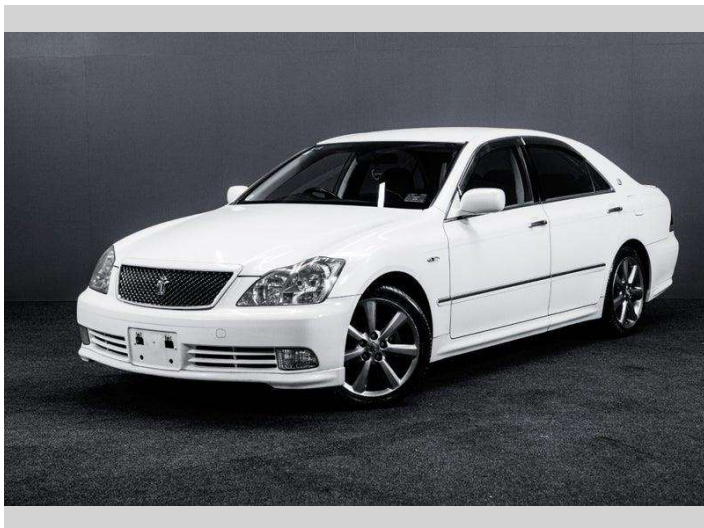

# 2005 Toyota Crown Athlete | FRESH IMPORT!

**Purchase Price** **\$15,995**  
Includes GST, Registration & Licensing

Finance may be available on this vehicle. Ask one of our friendly staff for more information.

Gain peace of mind with Mechanical Breakdown Insurance. **Ask us how.**

**Top features**  
None Listed

Body Style  
**Sedan**

Odometer  
**101,000 km**

Engine  
**2990 cc, Internal Combustion**

Fuel Type  
**Petrol**

Transmission  
**Auto**

Wheels  
-

VIN  
**7AT0H60BX26028351**

Interior  
-

Safety  
  
Based on 2025 VSRR rating

Reg No.  
-

Ext Colour  
**White**

History  
-