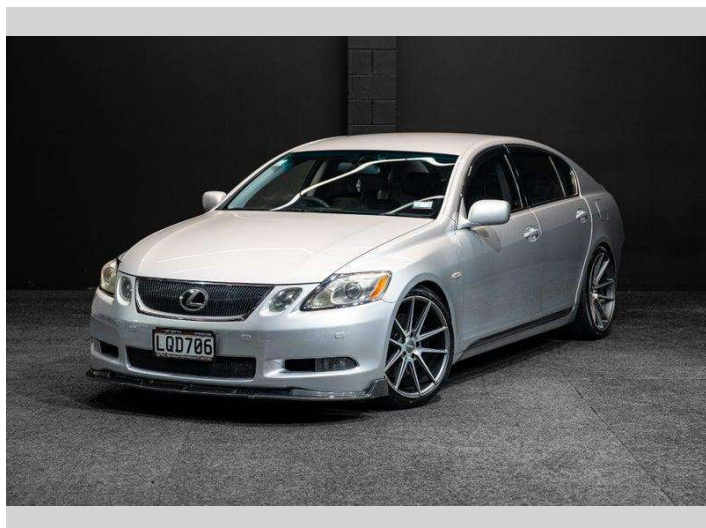

# 2007 Lexus GS 430 4.3L V8 CERTED!

**Purchase Price** **\$15,995**  
Includes GST, Registration & Licensing

Finance may be available on this vehicle. Ask one of our friendly staff for more information.

Gain peace of mind with Mechanical Breakdown Insurance. **Ask us how.**

**Top features**  
None Listed

Body Style  
**Sedan**

Odometer  
**139,848 km**

Engine  
**4299 cc, Internal Combustion**

Fuel Type  
**Petrol**

Transmission  
**Auto**

Wheels  
-

VIN  
**7AT0B00DX18017123**

Interior  
-

Safety  
  
Based on 2025 VSRR rating

Reg No.  
**LQD706**

Ext Colour  
**Silver**

History  
-