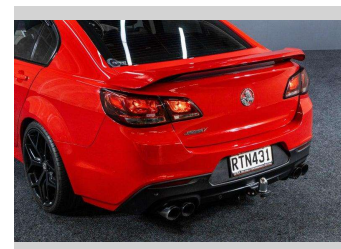

2014 Holden Commodore VF | SS-V REDLINE!

Purchase Price **\$43,995**
Includes GST, Registration & Licensing

Finance may be available on this vehicle. Ask one of our friendly staff for more information.

Gain peace of mind with Mechanical Breakdown Insurance. **Ask us how.**

Top features

None Listed

Body Style
Sedan

Odometer
121,000 km

Engine
5967 cc, Internal Combustion

Fuel Type
Petrol

Transmission
Auto

Wheels
-