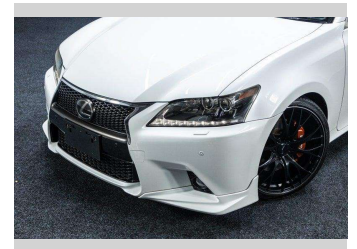

# 2012 Lexus GS 350 FRESH IMPORT- Version L!

**Purchase Price** **\$26,995**  
Includes GST, Registration & Licensing

Finance may be available on this vehicle. Ask one of our friendly staff for more information.

Gain peace of mind with Mechanical Breakdown Insurance. **Ask us how.**

**Top features**

None Listed

Body Style  
**Sedan**

Odometer  
**114,000 km**

Engine  
**3456 cc, Internal Combustion**

Fuel Type  
**Petrol**