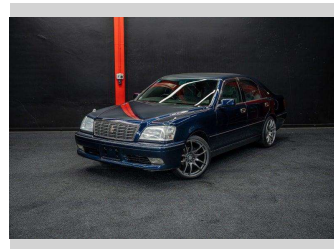

2000 Toyota Crown 1JZ | Grade 4 Fresh Import!

Purchase Price **\$15,995**
Includes GST, Registration & Licensing

Finance may be available on this vehicle. Ask one of our friendly staff for more information.

Gain peace of mind with Mechanical Breakdown Insurance. **Ask us how.**

Top features
None Listed

Body Style
Sedan

Odometer
84,000 km

Engine
2490 cc, Internal Combustion

Fuel Type
Petrol

Transmission
Auto

Wheels
-