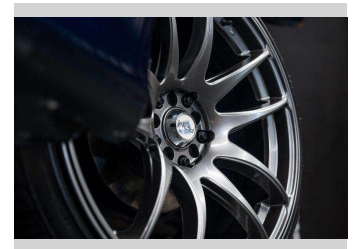

2000 Toyota Crown 1JZ | Grade 4 Fresh Import!

Purchase Price **\$15,995**
Includes GST, Registration & Licensing

Finance may be available on this vehicle. Ask one of our friendly staff for more information.

Gain peace of mind with Mechanical Breakdown Insurance. **Ask us how.**

Top features
None Listed

Body Style
Sedan

Odometer
84,000 km

Engine
2490 cc, Internal Combustion

Fuel Type
Petrol

Transmission
Auto

Wheels
-