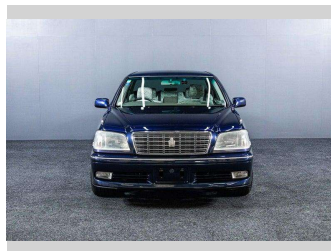

2000 Toyota Crown 1JZ | Grade 4 Import!

Purchase Price **\$15,995**
Includes GST, Registration & Licensing

Finance may be available on this vehicle. Ask one of our friendly staff for more information.

Gain peace of mind with Mechanical Breakdown Insurance. **Ask us how.**

Top features
None Listed

Body Style
Sedan

Odometer
83,390 km

Engine
2490 cc, Internal Combustion

Fuel Type
Petrol

Transmission
Auto

Wheels
-

VIN
7AT0H60BX26047137

Interior
-

Safety

Based on 2025 VSRR rating

Reg No.
-

Ext Colour
Blue

History
-

Seats
-

CO2 Emissions
★☆☆☆☆
264 grams/km