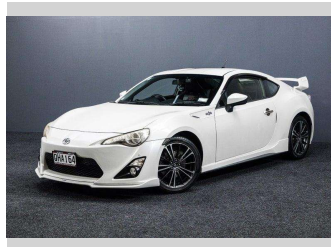

2012 Toyota 86 GT | Limited Edition!

Purchase Price **\$20,995**
Includes GST, Registration & Licensing

Finance may be available on this vehicle. Ask one of our friendly staff for more information.

Gain peace of mind with Mechanical Breakdown Insurance. **Ask us how.**

Top features
None Listed

Body Style
Coupe

Odometer
156,000 km

Engine
1998 cc, Internal Combustion

Fuel Type
Petrol

Transmission
Auto

Wheels
-

VIN
7AT0H65RX23024204

Interior
-

Safety

Based on 2025 VSRR rating

Reg No.
QHA164

Ext Colour
White

History
-

Seats
-

CO2 Emissions
★★★★☆☆
206 grams/km