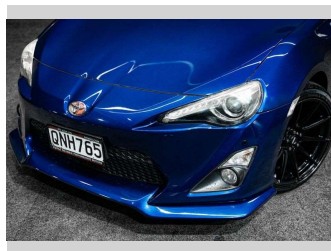

# 2012 Toyota 86 GT | Aftermarket Aero!

**Purchase Price** **\$22,995**  
Includes GST, Registration & Licensing

Finance may be available on this vehicle. Ask one of our friendly staff for more information.