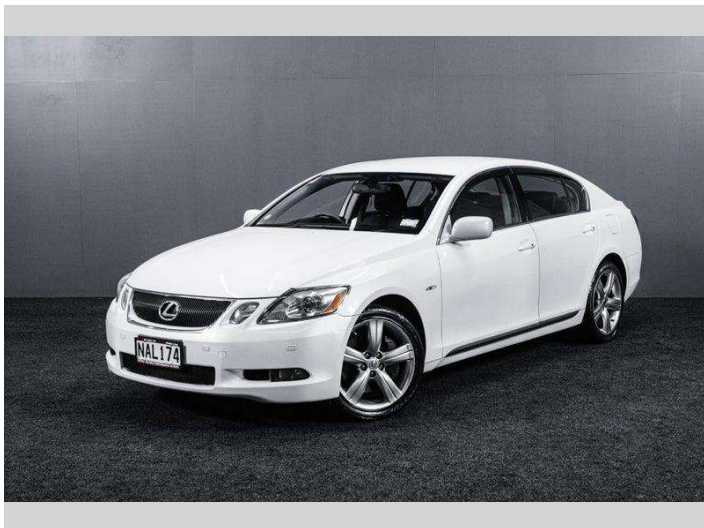

2006 Lexus GS 430 4.3L V8 Luxury Sedan

Purchase Price **\$13,995**
Includes GST, Registration & Licensing

Finance may be available on this vehicle. Ask one of our friendly staff for more information.

Gain peace of mind with Mechanical Breakdown Insurance. **Ask us how.**

Top features

None Listed

Body Style
Sedan

Odometer
127,495 km

Engine
4290 cc, Internal Combustion

Fuel Type
Petrol

Transmission
Auto

Wheels
-

VIN
7AT0B00DX20016763

Interior
-

Safety

Based on 2025 VSRR rating

Reg No.
NAL174

Ext Colour
White

History
-

Seats
5 seats