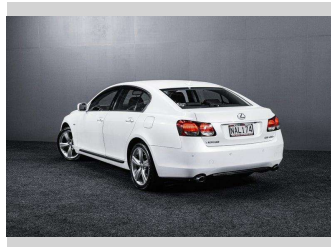

2006 Lexus GS 430 4.3L V8 Luxury Sedan

Purchase Price **\$13,995**
Includes GST, Registration & Licensing

Finance may be available on this vehicle. Ask one of our friendly staff for more information.

Gain peace of mind with Mechanical Breakdown Insurance. **Ask us how.**

Top features

None Listed

Body Style
Sedan

Odometer
127,495 km

Engine
4290 cc, Internal Combustion

Fuel Type
Petrol

Transmission
Auto

Wheels
-