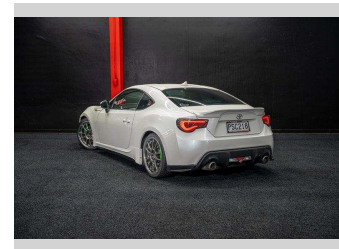

# 2013 Toyota 86 GT 86 | TRD Bodykit!

Purchase Price

**\$21,995**

Includes GST, Registration & Licensing

Finance may be available on this vehicle. Ask one of our friendly staff for more information.

Gain peace of mind with Mechanical Breakdown Insurance. **Ask us how.**

## Top features

None Listed

Body Style

**Coupe**

Odometer

**145,000 km**

Engine

**1998 cc**

Fuel Type

**Petrol**

Transmission

**Auto**

Wheels

-

VIN

**7AT0H65RX23036612**