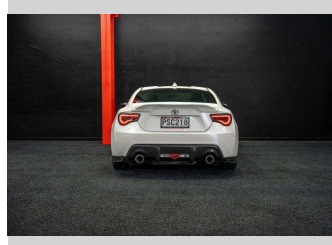

# 2013 Toyota 86 GT 86 | TRD Bodykit!

Purchase Price

**\$21,995**

Includes GST, Registration & Licensing

Finance may be available on this vehicle. Ask one of our friendly staff for more information.

Gain peace of mind with Mechanical Breakdown Insurance. **Ask us how.**

## Top features

None Listed

Body Style

**Coupe**

Odometer

**145,000 km**

Engine

**1998 cc**