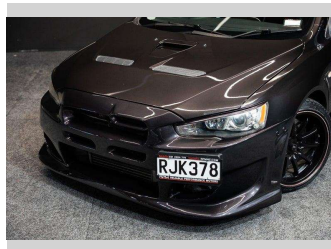

2008 Mitsubishi Lancer EVO X w/ Nice Mods

Purchase Price **\$44,995**
Includes GST, Registration & Licensing

Finance may be available on this vehicle. Ask one of our friendly staff for more information.

Gain peace of mind with Mechanical Breakdown Insurance. **Ask us how.**

Top features

None Listed

Body Style
Sedan

Odometer
144,528 km

Engine
1990 cc, Internal Combustion

Fuel Type
Petrol

Transmission
5-Speed Manual