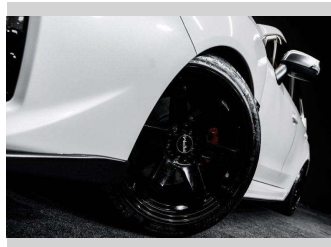

2014 Subaru WRX S4 | GT Eyesight AWD Turbo!

Purchase Price **\$24,995**
Includes GST, Registration & Licensing

Finance may be available on this vehicle. Ask one of our friendly staff for more information.