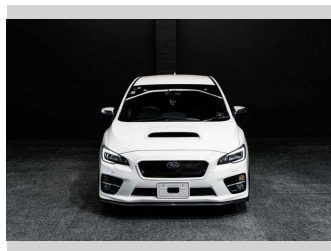

2014 Subaru WRX S4 | GT Eyesight AWD Turbo!

Purchase Price **\$24,995**
Includes GST, Registration & Licensing

Finance may be available on this vehicle. Ask one of our friendly staff for more information.

Gain peace of mind with Mechanical Breakdown Insurance. **Ask us how.**

Top features

None Listed

Body Style
Sedan

Odometer
94,000 km

Engine
1998 cc, Internal Combustion

Fuel Type
Petrol

Transmission
Auto