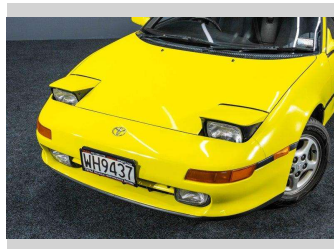

1990 Toyota MR2 MR2 | G-Limited!

Purchase Price **\$14,995**
Includes GST, Registration & Licensing

Finance may be available on this vehicle. Ask one of our friendly staff for more information.

Gain peace of mind with Mechanical Breakdown Insurance. **Ask us how.**

Top features
None Listed

Body Style
Coupe

Odometer
128,821 km

Engine
1990 cc, Internal Combustion

Fuel Type
Petrol

Transmission
Auto

Wheels
-

VIN
7A8H60K0797010524