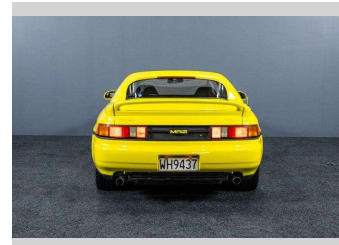

1990 Toyota MR2 MR2 | G-Limited!

Purchase Price **\$14,995**
Includes GST, Registration & Licensing

Finance may be available on this vehicle. Ask one of our friendly staff for more information.

Gain peace of mind with Mechanical Breakdown Insurance. **Ask us how.**

Top features
None Listed

Body Style
Coupe

Odometer
128,821 km

Engine
1990 cc, Internal Combustion

Fuel Type
Petrol

Transmission
Auto

Wheels
-

VIN
7A8H60K0797010524

Interior
-

Safety
-

Reg No.
WH9437

Ext Colour
Yellow

History
-

Seats
-

CO2 Emissions
-

Energy Economy
-