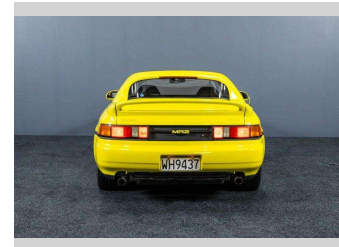

1990 Toyota MR2 MR2 | G-Limited!

Purchase Price **\$14,995**
Includes GST, Registration & Licensing

Finance may be available on this vehicle. Ask one of our friendly staff for more information.

Gain peace of mind with Mechanical Breakdown Insurance. **Ask us how.**

Top features
None Listed

Body Style
Coupe

Odometer
128,821 km

Engine
1990 cc, Internal Combustion

Fuel Type
Petrol

Transmission
Auto

Wheels
-

VIN
7A8H60K0797010524

Interior
-

Safety
-

Reg No.
WH9437

Ext Colour
Yellow

History
-

Seats
-

CO2 Emissions
-

Energy Economy
-