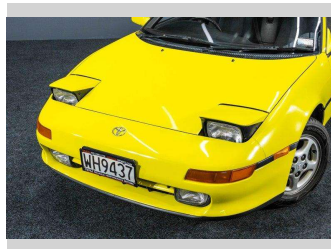

1990 Toyota MR2 MR2 | G-Limited!

Purchase Price **\$14,995**
Includes GST, Registration & Licensing

Finance may be available on this vehicle. Ask one of our friendly staff for more information.

Gain peace of mind with Mechanical Breakdown Insurance. **Ask us how.**

Top features
None Listed

Body Style
Coupe

Odometer
128,821 km

Engine
1990 cc, Internal Combustion

Fuel Type
Petrol

Transmission
Auto

Wheels
-

VIN
7A8H60K0797010524