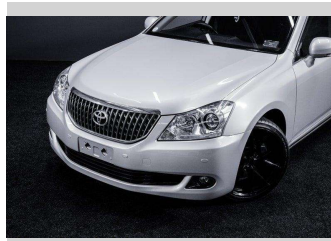

2013 Toyota Crown Majesta | 4.6L V8 - Grade 4.5B!

Purchase Price **\$21,995**
Includes GST, Registration & Licensing

Finance may be available on this vehicle. Ask one of our friendly staff for more information.