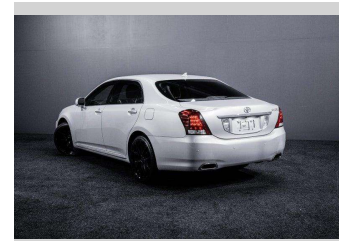

2013 Toyota Crown Majesta | 4.6L V8 - Grade 4.5B!

Purchase Price **\$21,995**
Includes GST, Registration & Licensing

Finance may be available on this vehicle. Ask one of our friendly staff for more information.

Gain peace of mind with Mechanical Breakdown Insurance. **Ask us how.**

Top features

None Listed

Body Style
Sedan

Odometer
58,000 km

Engine
4608 cc, Internal Combustion

Fuel Type
Petrol

Transmission
Auto