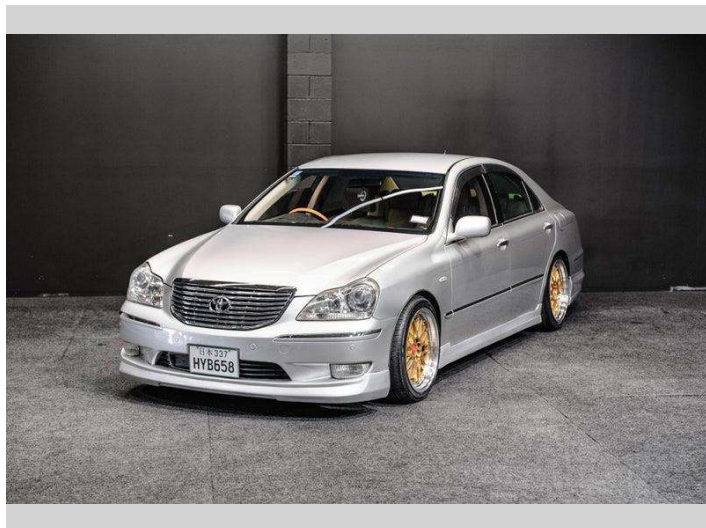

2006 Toyota Crown Majesta | V8 280BHP BAGGED

Purchase Price **\$15,995**
Includes GST, Registration & Licensing

Finance may be available on this vehicle. Ask one of our friendly staff for more information.

Gain peace of mind with Mechanical Breakdown Insurance. **Ask us how.**

Top features
None Listed

Body Style
Sedan

Odometer
177,937 km

Engine
4290 cc, Internal Combustion

Fuel Type
Petrol

Transmission
Auto

Wheels
-

VIN
7AT0H60BX14018591

Interior
-

Safety

Based on 2025 VSRR rating

Reg No.
HYB658

Ext Colour
Silver

History
-

Seats
-