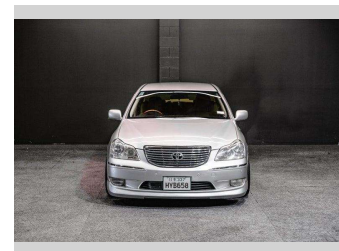

2006 Toyota Crown Majesta | V8 280BHP BAGGED

Purchase Price **\$15,995**
Includes GST, Registration & Licensing

Finance may be available on this vehicle. Ask one of our friendly staff for more information.

Gain peace of mind with Mechanical Breakdown Insurance. **Ask us how.**

Top features
None Listed

Body Style
Sedan

Odometer
177,937 km

Engine
4290 cc, Internal Combustion

Fuel Type
Petrol

Transmission
Auto

Wheels
-