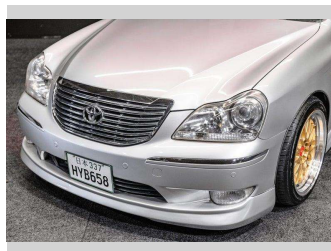

2006 Toyota Crown Majesta | V8 280BHP BAGGED

Purchase Price **\$15,995**
Includes GST, Registration & Licensing

Finance may be available on this vehicle. Ask one of our friendly staff for more information.

Gain peace of mind with Mechanical Breakdown Insurance. **Ask us how.**

Top features
None Listed

Body Style
Sedan

Odometer
177,937 km

Engine
4290 cc, Internal Combustion

Fuel Type
Petrol

Transmission
Auto

Wheels
-