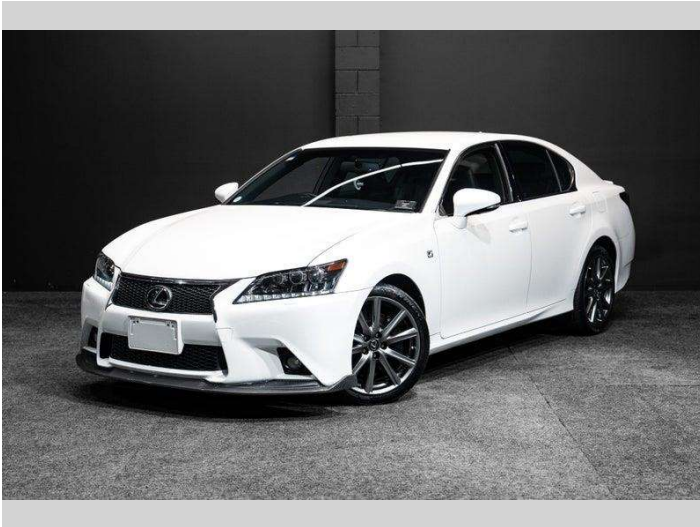

2012 Lexus GS 350 F Sport | 306BHP - Grade 4.5B!

Purchase Price **\$24,590**
Includes GST, Registration & Licensing

Finance may be available on this vehicle. Ask one of our friendly staff for more information.

Gain peace of mind with Mechanical Breakdown Insurance. **Ask us how.**

Top features

None Listed

Body Style
Sedan

Odometer
93,000 km

Engine
3456 cc, Internal Combustion

Fuel Type
Petrol

Transmission
Auto

Wheels
-

VIN
7AT0B00RX26002366

Interior
-

Safety

Based on 2025 VSRR rating

Reg No.
-

Ext Colour
White

History
-