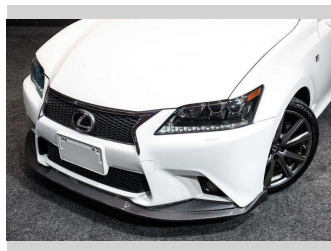

# 2012 Lexus GS 350 F Sport | 306BHP - Grade 4.5B!

**Purchase Price** **\$23,995**  
Includes GST, Registration & Licensing

Finance may be available on this vehicle. Ask one of our friendly staff for more information.