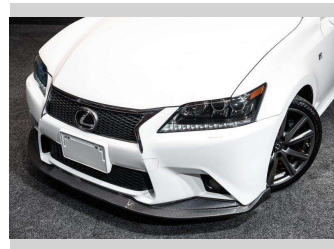

2012 Lexus GS 350 F Sport | 306BHP - Grade 4.5B!

Purchase Price **\$23,995**
Includes GST, Registration & Licensing

Finance may be available on this vehicle. Ask one of our friendly staff for more information.