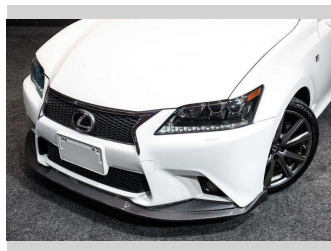

2012 Lexus GS 350 F Sport | 306BHP - Grade 4.5B!

Purchase Price **\$23,995**
Includes GST, Registration & Licensing

Finance may be available on this vehicle. Ask one of our friendly staff for more information.