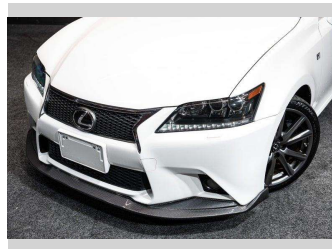

# 2012 Lexus GS 350 F Sport | 306BHP - Grade 4.5B!

**Purchase Price** **\$23,995**  
Includes GST, Registration & Licensing

Finance may be available on this vehicle. Ask one of our friendly staff for more information.