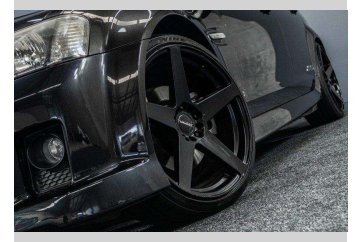

2006 Holden Commodore SS | 6.0L V8 362HP!

Purchase Price **\$30,995**
Includes GST, Registration & Licensing

Finance may be available on this vehicle. Ask one of our friendly staff for more information.

Gain peace of mind with Mechanical Breakdown Insurance. **Ask us how.**

Top features

None Listed

Body Style
Sedan

Odometer
147,000 km

Engine
5967 cc, Internal Combustion

Fuel Type
Petrol

Transmission
Auto