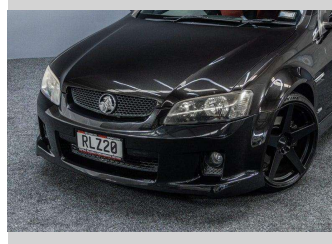

2006 Holden Commodore SS | 6.0L V8 362HP!

Purchase Price

\$30,995

Includes GST, Registration & Licensing

Finance may be available on this vehicle. Ask one of our friendly staff for more information.

Gain peace of mind with Mechanical Breakdown Insurance. **Ask us how.**

Fuel Type

Petrol

Transmission

Auto

Wheels

-

VIN

6G1EK54H77L890613