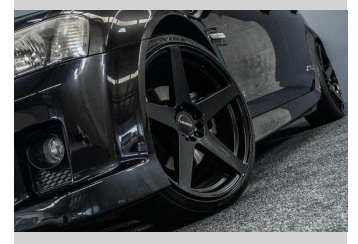

2006 Holden Commodore SS | 6.0L V8 362HP!

Purchase Price

\$30,995

Includes GST, Registration & Licensing

Finance may be available on this vehicle. Ask one of our friendly staff for more information.

Gain peace of mind with Mechanical Breakdown Insurance. **Ask us how.**

Fuel Type

Petrol

Transmission

Auto

Wheels

-

VIN

6G1EK54H77L890613