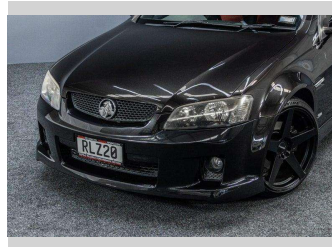

2006 Holden Commodore SS | 6.0L V8 362HP!

Purchase Price **\$30,995**
Includes GST, Registration & Licensing

Finance may be available on this vehicle. Ask one of our friendly staff for more information.