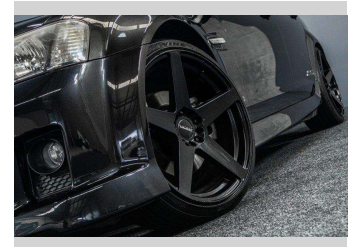

2006 Holden Commodore SS | 6.0L V8 362HP!

Purchase Price **\$30,995**
Includes GST, Registration & Licensing

Finance may be available on this vehicle. Ask one of our friendly staff for more information.

Gain peace of mind with Mechanical Breakdown Insurance. **Ask us how.**

Top features

None Listed

Body Style
Sedan

Odometer
147,000 km

Engine
5967 cc, Internal Combustion

Fuel Type
Petrol

Transmission
Auto