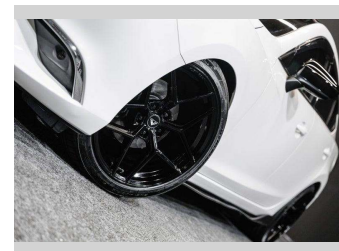

2015 Mazda Atenza 25S L Package | Fresh Import!

Purchase Price **$19,995**
Includes GST, Registration & Licensing

Finance may be available on this vehicle. Ask one of our friendly staff for more information.

Gain peace of mind with Mechanical Breakdown Insurance. **Ask us how.**

Top features

None Listed

Body Style
Sedan

Odometer
65,753 km

Engine
2488 cc, Internal Combustion

Fuel Type
Petrol

Transmission
Auto

Wheels
-

VIN
7AT0C139X26200688

Interior
-

Safety

Based on 2025 UCSR rating for 12-23 models

Reg No.
-

Ext Colour
White

History
-

Seats
-

CO2 Emissions
★★★★☆
165 grams/km

Energy Economy
★★☆☆☆
Annual fuel cost of $2,780
7.1L per 100km

Cost per year is an estimate based on petrol price of $2.80 per litre and an average distance of 14000 km. Emissions and Energy Economy figures standardised to 3P WLTP.

Stock ID: 9433