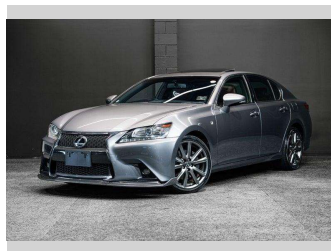

# 2012 Lexus GS 250 F Sport Premium!

**Purchase Price** **\$20,995**  
Includes GST, Registration & Licensing

Finance may be available on this vehicle. Ask one of our friendly staff for more information.

Gain peace of mind with Mechanical Breakdown Insurance. **Ask us how.**

**Top features**  
None Listed

Body Style  
**Sedan**

Odometer  
**104,161 km**

Engine  
**2499 cc, Internal Combustion**

Fuel Type  
**Petrol**

Transmission  
**Auto**

Wheels  
-

VIN  
**7AT0B012X26000930**

Interior  
-

Safety  
  
Based on 2025 VSRR rating

Reg No.  
-

Ext Colour  
**Grey**

History  
-