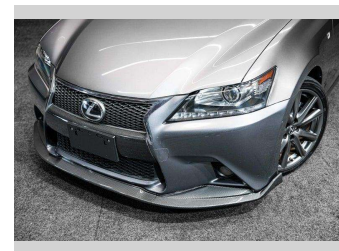

# 2012 Lexus GS 250 F Sport Premium!

**Purchase Price** **\$20,995**  
Includes GST, Registration & Licensing

Finance may be available on this vehicle. Ask one of our friendly staff for more information.