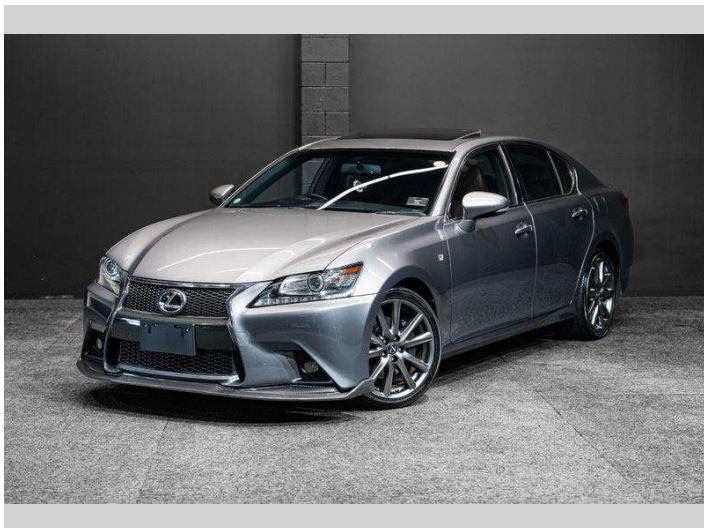

# 2012 Lexus GS 250 F Sport Premium!

**Purchase Price** **\$20,995**  
Includes GST, Registration & Licensing

Finance may be available on this vehicle. Ask one of our friendly staff for more information.

Gain peace of mind with Mechanical Breakdown Insurance. **Ask us how.**

**Top features**  
None Listed

Body Style  
**Sedan**

Odometer  
**104,161 km**

Engine  
**2499 cc, Internal Combustion**

Fuel Type  
**Petrol**

Transmission  
**Auto**

Wheels  
-

VIN  
**7AT0B012X26000930**

Interior  
-

Safety  
  
Based on 2025 VSRR rating

Reg No.  
-

Ext Colour  
**Grey**

History  
-