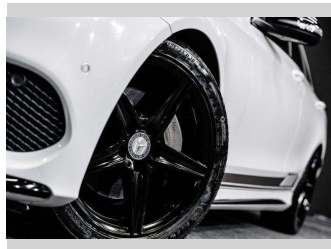

2015 Mercedes-Benz C 200 AMG Line Airmatic

Purchase Price **$21,995**
Includes GST, Registration & Licensing

Finance may be available on this vehicle. Ask one of our friendly staff for more information.

Gain peace of mind with Mechanical Breakdown Insurance. **Ask us how.**

Top features

None Listed

Body Style
Sedan

Odometer
114,000 km

Engine
1990 cc, Internal Combustion

Fuel Type
Petrol

Transmission
Auto

Wheels
-

VIN
WDD2050422R080737

Interior
-

Safety

Based on 2025 UCSR rating for 14-23 models

Reg No.
PFH746

Ext Colour
White

History
-

Seats
-

CO2 Emissions
★★★★☆
161 grams/km

Energy Economy
★★★☆☆☆☆
Annual fuel cost of $2,700
6.9L per 100km

Cost per year is an estimate based on petrol price of $2.80 per litre and an average distance of 14000 km. Emissions and Energy Economy figures standardised to 3P WLTP.

Stock ID: 8588

RPM - Auckland | Phone 021 2254 776 | Email sales@rpmnz.com
16 Heremai Street, Henderson, Auckland 0612, New Zealand
www.rpmnz.com