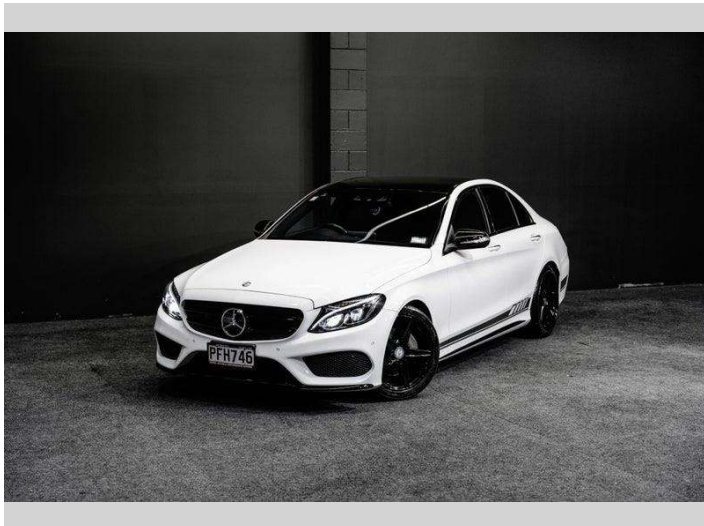

2015 Mercedes-Benz C 200 AMG Line Airmatic

Purchase Price **\$21,995**
Includes GST, Registration & Licensing

Finance may be available on this vehicle. Ask one of our friendly staff for more information.

Gain peace of mind with Mechanical Breakdown Insurance. **Ask us how.**

Top features

None Listed

Body Style
Sedan

Odometer
114,000 km

Engine
1990 cc, Internal Combustion

Fuel Type
Petrol

Transmission
Auto