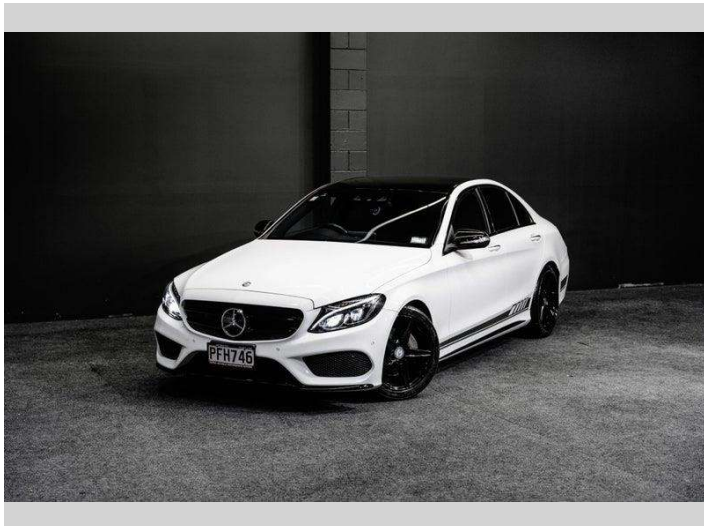

2015 Mercedes-Benz C 200 AMG Line Airmatic

Purchase Price **\$21,995**
Includes GST, Registration & Licensing

Finance may be available on this vehicle. Ask one of our friendly staff for more information.

Gain peace of mind with Mechanical Breakdown Insurance. **Ask us how.**

Top features

None Listed

Body Style
Sedan

Odometer
114,000 km

Engine
1990 cc

Fuel Type
Petrol

Transmission
Auto