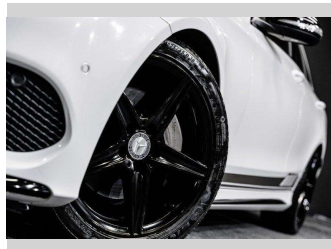

2015 Mercedes-Benz C 200 AMG Line Airmatic

Purchase Price **$21,995**
Includes GST, Registration & Licensing

Finance may be available on this vehicle. Ask one of our friendly staff for more information.

Gain peace of mind with Mechanical Breakdown Insurance. **Ask us how.**

Top features

None Listed

Body Style
Sedan

Odometer
114,000 km

Engine
1990 cc

Fuel Type
Petrol

Transmission
Auto

Wheels
-

VIN
WDD2050422R080737

Interior
-

Safety

Based on 2025 UCSR rating for 14-23 models

Reg No.
PFH746

Ext Colour
White

History
-

Seats
-

CO2 Emissions
★★★★★☆☆
161 grams/km

Energy Economy
★★★☆☆☆☆
Annual fuel cost of $2,700
6.9L per 100km

Cost per year is an estimate based on petrol price of $2.80 per litre and an average distance of 14000 km. Emissions and Energy Economy figures standardised to 3P WLTP.

Stock ID: 8588