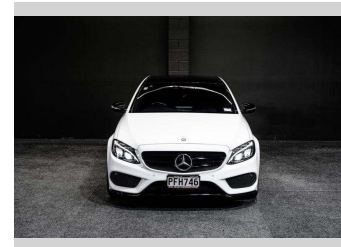

2015 Mercedes-Benz C 200 AMG Line Airmatic

Purchase Price **\$21,995**
Includes GST, Registration & Licensing

Finance may be available on this vehicle. Ask one of our friendly staff for more information.

Gain peace of mind with Mechanical Breakdown Insurance. **Ask us how.**

Top features

None Listed

Body Style
Sedan

Odometer
114,000 km

Engine
1990 cc

Fuel Type
Petrol

Transmission
Auto