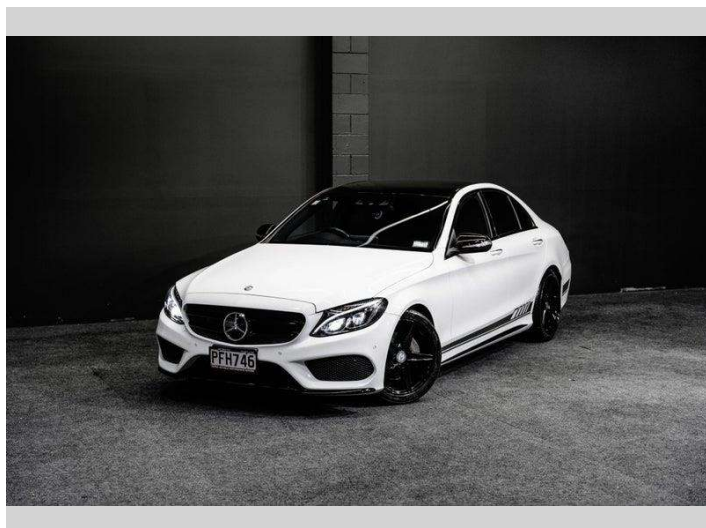

2015 Mercedes-Benz C 200 AMG Line Airmatic

Purchase Price **\$22,995**
Includes GST, Registration & Licensing

Finance may be available on this vehicle. Ask one of our friendly staff for more information.

Gain peace of mind with Mechanical Breakdown Insurance. **Ask us how.**

Top features

None Listed

Body Style
Sedan

Odometer
114,000 km

Engine
1990 cc, Internal Combustion

Fuel Type
Petrol

Transmission
Auto