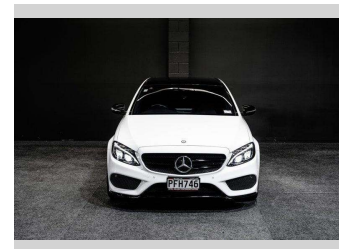

2015 Mercedes-Benz C 200 AMG Line Airmatic

Purchase Price **\$22,995**
Includes GST, Registration & Licensing

Finance may be available on this vehicle. Ask one of our friendly staff for more information.

Gain peace of mind with Mechanical Breakdown Insurance. **Ask us how.**

Top features

None Listed

Body Style
Sedan

Odometer
114,000 km

Engine
1990 cc, Internal Combustion

Fuel Type
Petrol

Transmission
Auto