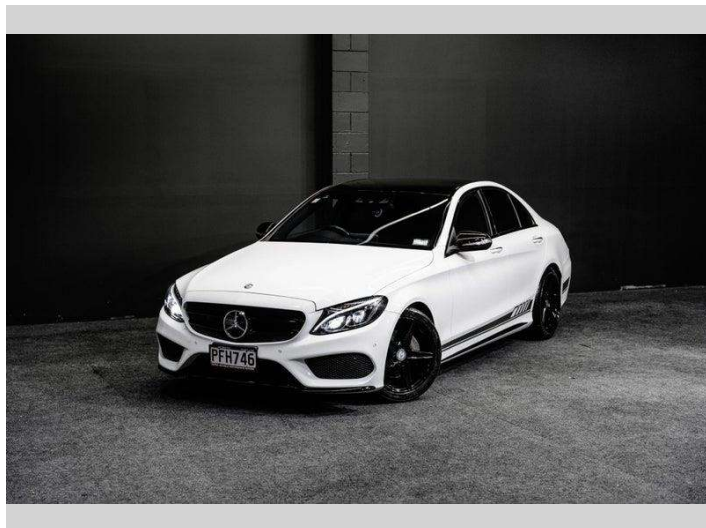

2015 Mercedes-Benz C 200 AMG Line Airmatic

Purchase Price **\$22,995**
Includes GST, Registration & Licensing

Finance may be available on this vehicle. Ask one of our friendly staff for more information.

Gain peace of mind with Mechanical Breakdown Insurance. **Ask us how.**

Top features

None Listed

Body Style
Sedan

Odometer
114,000 km

Engine
1990 cc, Internal Combustion

Fuel Type
Petrol

Transmission
Auto