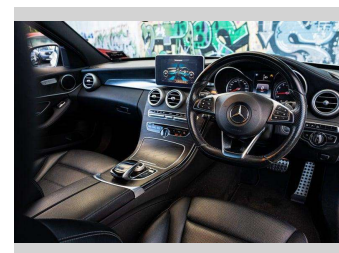

2015 Mercedes-Benz C CLASS C200 | Turbo +

Purchase Price **$19,995**
Includes GST, Registration & Licensing

Finance may be available on this vehicle. Ask one of our friendly staff for more information.

Gain peace of mind with Mechanical Breakdown Insurance. **Ask us how.**

Top features

None Listed

Body Style
Sedan

Odometer
114,000 km

Engine
1990 cc, Internal Combustion

Fuel Type
Petrol

Transmission
Auto

Wheels
-

VIN
WDD2050422R080737

Interior
-

Safety

Based on 2025 UCSR rating for 14-23 models

Reg No.
PFH746

Ext Colour
White

History
-

Seats
-

CO2 Emissions
★★★★☆
161 grams/km

Energy Economy
★★★☆☆
Annual fuel cost of $2,700
6.9L per 100km

Cost per year is an estimate based on petrol price of $2.80 per litre and an average distance of 14000 km. Emissions and Energy Economy figures standardised to 3P WLTP.

Stock ID: 8588