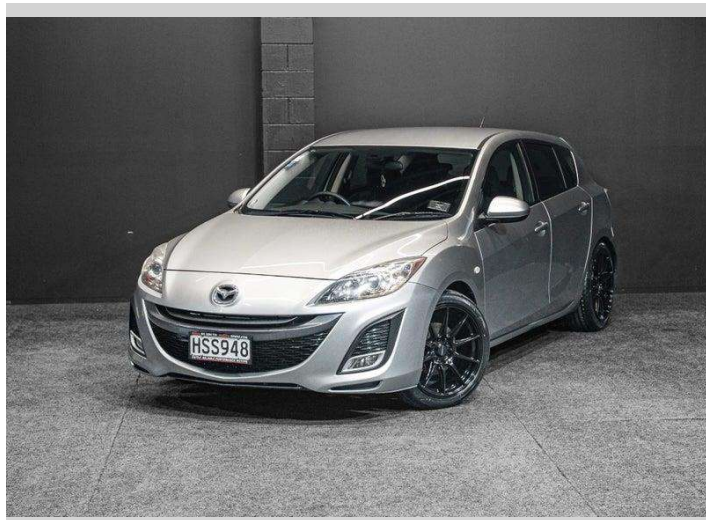

2011 Mazda Axela 15S | Sports Edition +

Purchase Price **\$12,995**
Includes GST, Registration & Licensing

Finance may be available on this vehicle. Ask one of our friendly staff for more information.

Gain peace of mind with Mechanical Breakdown Insurance. **Ask us how.**

Top features
None Listed

Body Style
Hatchback

Odometer
108,438 km

Engine
1490 cc, Internal Combustion

Fuel Type
Petrol

Transmission
Auto

Wheels
-

VIN
7AT0C13JX14122739

Interior
-

Safety

Based on 2025 UCSR rating for 09-13 models

Reg No.
HSS948

Ext Colour
Grey

History
-

Seats
-

CO2 Emissions
★★★★☆
174 grams/km