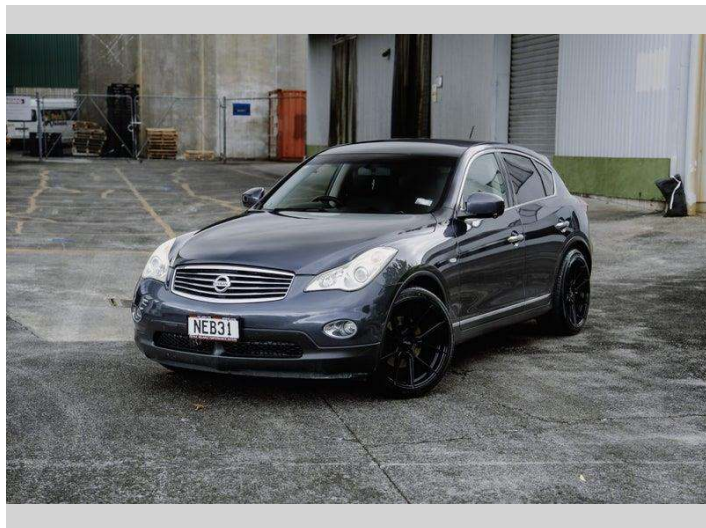

# 2009 Nissan Skyline 370GT Crossover | V6 330+HP!

**Purchase Price** **\$15,995**  
Includes GST, Registration & Licensing

Finance may be available on this vehicle. Ask one of our friendly staff for more information.

Gain peace of mind with Mechanical Breakdown Insurance. **Ask us how.**

**Top features**

None Listed

Body Style  
**RV-SUV**

Odometer  
**121,000 km**

Engine  
**3690 cc**

Fuel Type  
**Petrol**

Transmission  
**Auto**

Wheels  
-

VIN  
**7AT0DH12X20100281**

Interior  
-

Safety

Based on 2025 VSRR rating

Reg No.  
**NEB31**

Ext Colour  
**Blue**

History  
-