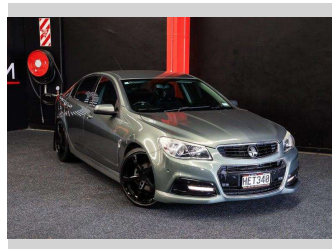

2013 Holden Commodore VF SV6 - 281HP!

Purchase Price **\$18,995**
Includes GST, Registration & Licensing

Finance may be available on this vehicle. Ask one of our friendly staff for more information.

Gain peace of mind with Mechanical Breakdown Insurance. **Ask us how.**

Top features

None Listed

Body Style
Sedan

Odometer
170,000 km

Engine
3564 cc, Internal Combustion

Fuel Type
Petrol

Transmission
Auto

Wheels
-