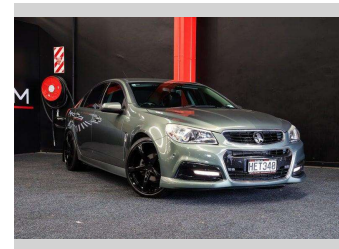

2013 Holden Commodore VF SV6 - 281HP!

Purchase Price **\$18,995**
Includes GST, Registration & Licensing

Finance may be available on this vehicle. Ask one of our friendly staff for more information.

Gain peace of mind with Mechanical Breakdown Insurance. **Ask us how.**

Top features

None Listed

Body Style
Sedan

Odometer
170,000 km

Engine
3564 cc, Internal Combustion

Fuel Type
Petrol

Transmission
Auto

Wheels
-