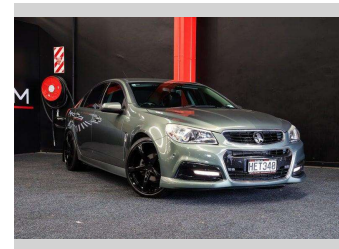

# 2013 Holden Commodore VF SV6 - 281HP!

**Purchase Price** **\$18,995**  
Includes GST, Registration & Licensing

Finance may be available on this vehicle. Ask one of our friendly staff for more information.

Gain peace of mind with Mechanical Breakdown Insurance. **Ask us how.**

**Top features**

None Listed

Body Style  
**Sedan**

Odometer  
**170,000 km**

Engine  
**3564 cc, Internal Combustion**

Fuel Type  
**Petrol**