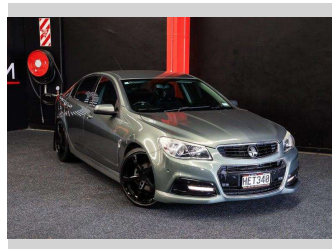

# 2013 Holden Commodore VF SV6 - 281HP!

**Purchase Price** **\$18,995**  
Includes GST, Registration & Licensing

Finance may be available on this vehicle. Ask one of our friendly staff for more information.

Gain peace of mind with Mechanical Breakdown Insurance. **Ask us how.**

**Top features**

None Listed

Body Style  
**Sedan**

Odometer  
**170,000 km**

Engine  
**3564 cc, Internal Combustion**

Fuel Type  
**Petrol**