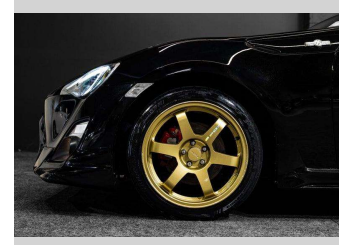

2013 Toyota 86 GT | Full Aero w/Spoiler!

Purchase Price **\$22,995**
Includes GST, Registration & Licensing

Finance may be available on this vehicle. Ask one of our friendly staff for more information.

Gain peace of mind with Mechanical Breakdown Insurance. **Ask us how.**

Top features

None Listed

Body Style
Coupe

Odometer
101,000 km

Engine
1998 cc, Internal Combustion

Fuel Type
Petrol

Transmission
Auto

Wheels
-