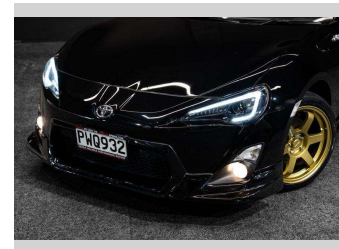

2013 Toyota 86 GT | Full Aero w/Spoiler!

Purchase Price **\$22,995**
Includes GST, Registration & Licensing

Finance may be available on this vehicle. Ask one of our friendly staff for more information.

Gain peace of mind with Mechanical Breakdown Insurance. **Ask us how.**

Top features

None Listed

Body Style
Coupe

Odometer
101,000 km

Engine
1998 cc, Internal Combustion

Fuel Type
Petrol

Transmission
Auto

Wheels
-