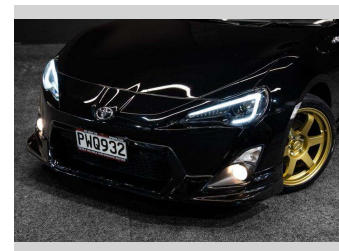

# 2013 Toyota 86 GT | Full Aero w/Spoiler!

**Purchase Price** **\$22,995**  
Includes GST, Registration & Licensing

Finance may be available on this vehicle. Ask one of our friendly staff for more information.

Gain peace of mind with Mechanical Breakdown Insurance. **Ask us how.**

**Top features**

None Listed

Body Style  
**Coupe**

Odometer  
**101,000 km**

Engine  
**1998 cc, Internal Combustion**

Fuel Type  
**Petrol**