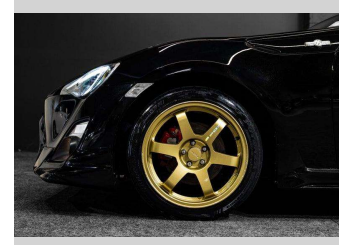

# 2013 Toyota 86 GT | Full Aero w/Spoiler!

**Purchase Price** **\$22,995**  
Includes GST, Registration & Licensing

Finance may be available on this vehicle. Ask one of our friendly staff for more information.

Gain peace of mind with Mechanical Breakdown Insurance. **Ask us how.**

**Top features**

None Listed

Body Style  
**Coupe**

Odometer  
**101,000 km**

Engine  
**1998 cc, Internal Combustion**

Fuel Type  
**Petrol**